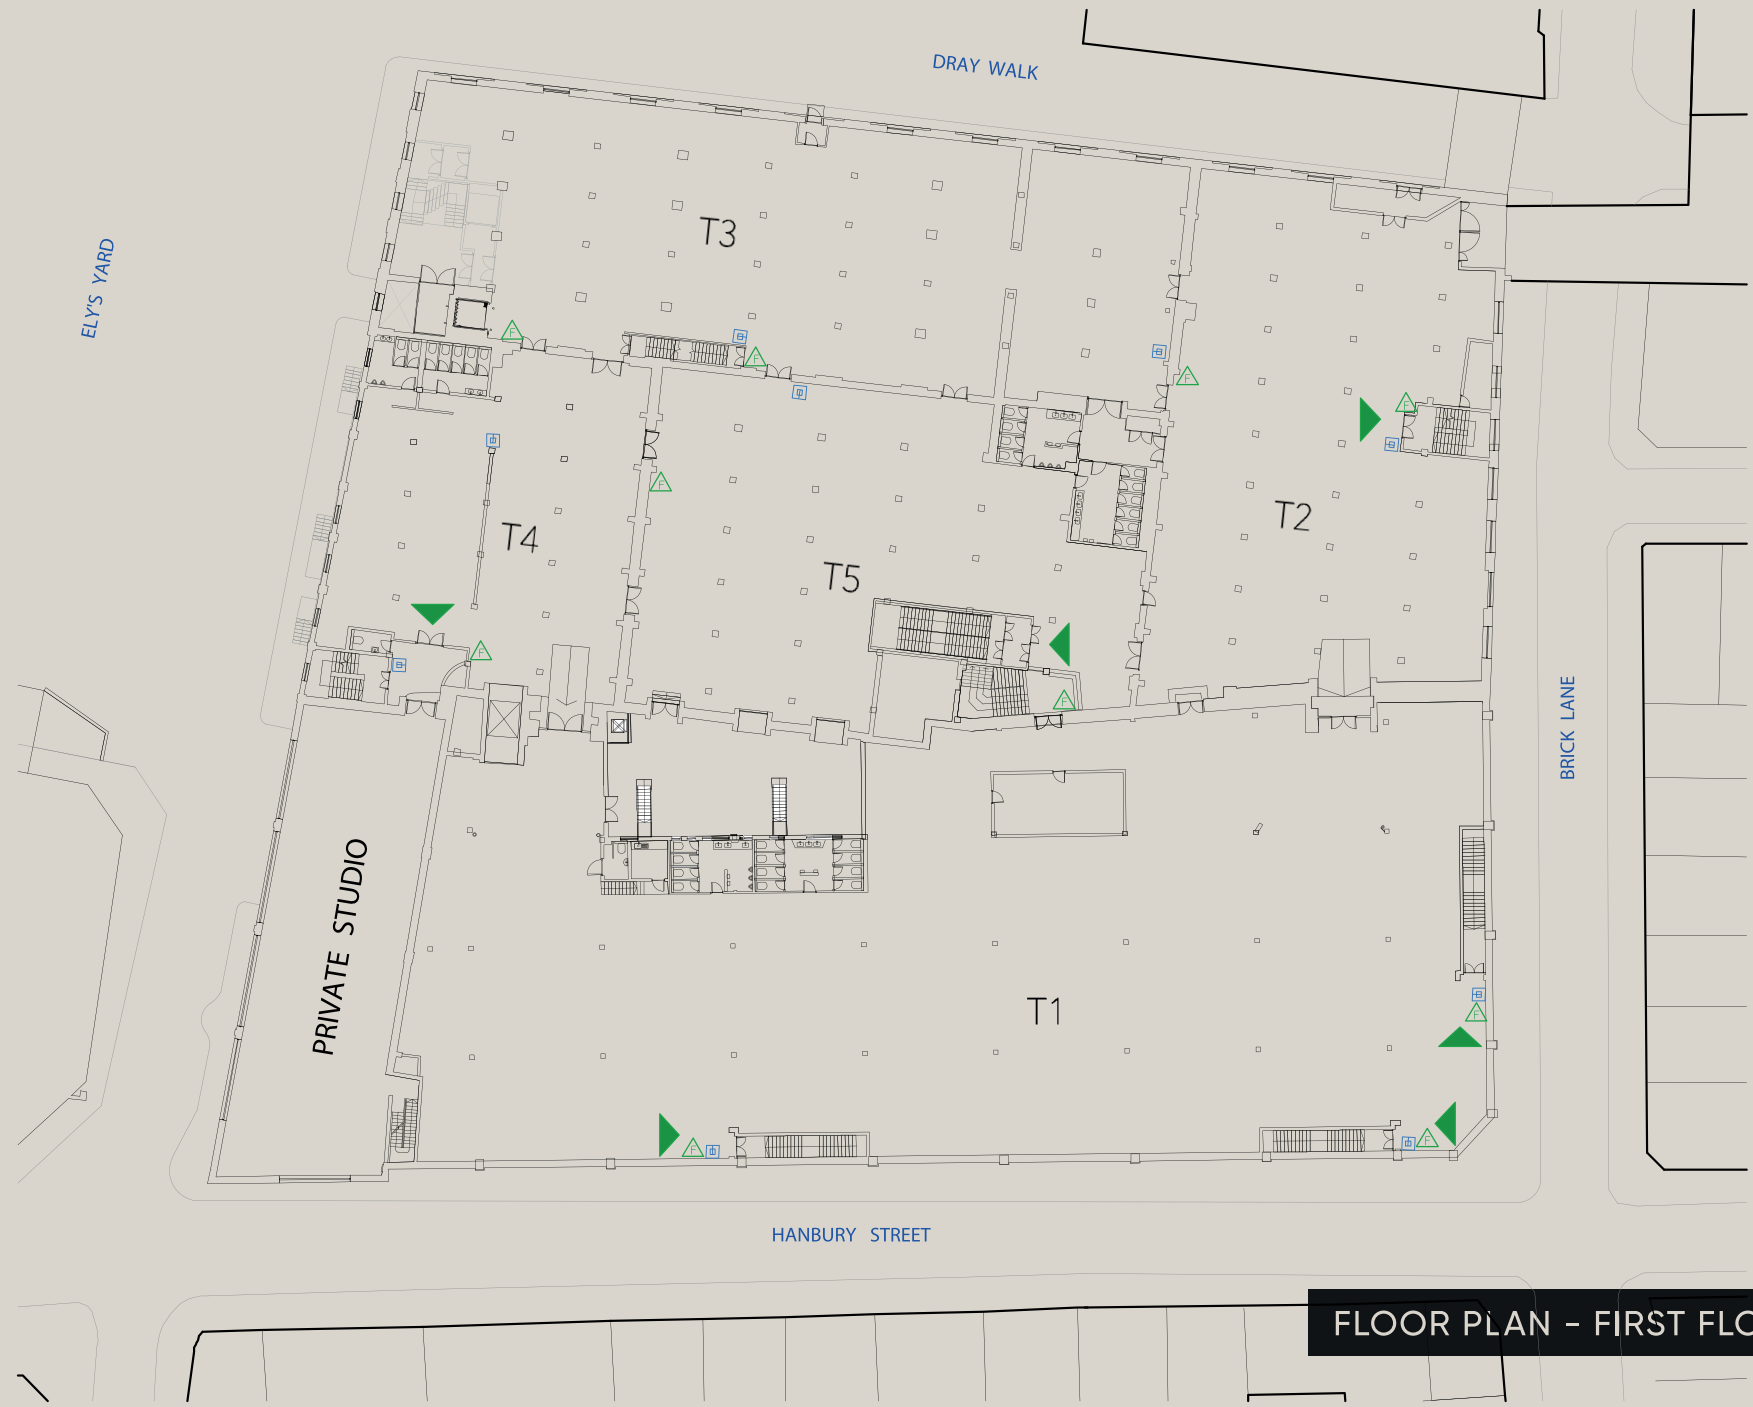

INTERNET CONNECTIVITY:

TRUTEC SERVICES

SECURITY:

Trusec Security Ltd.
Event Security Services

EVENT CLEANING SERVICES:

The Truman Brewery
Event Cleaning Services

FLOOR PLAN - G1

FLOOR PLAN - G4

FLOOR PLAN - G5

FLOOR PLAN - FIRST FLOOR

FLOOR PLAN - SECOND FLOOR

TRANSPORT

F Block and The Truman Brewery have probably the most central Shoreditch location, and are easily reached by bus, rail, tube or on foot.