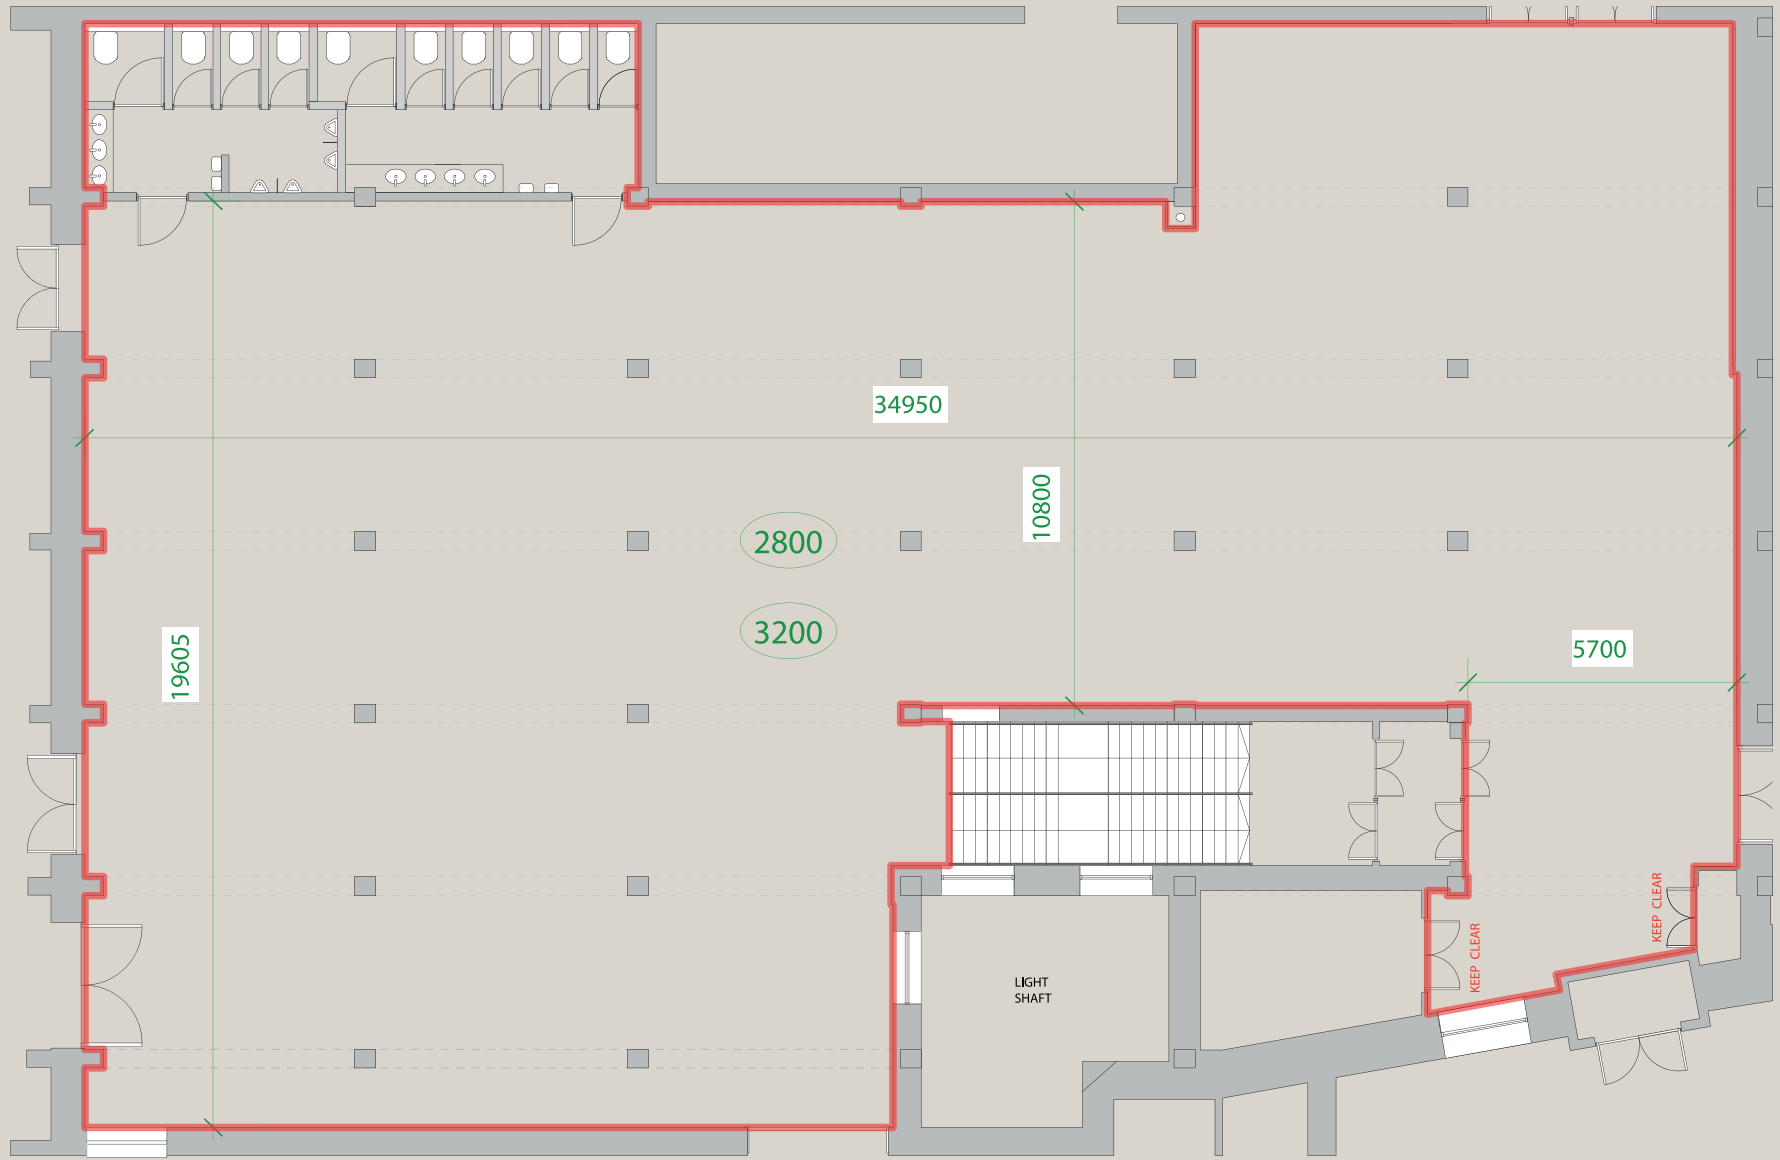

SIZE

107,289 sqft

LEVEL

Ground Floor, First Floor
and Second Floor

F BLOCK | EVENTS SPACE

PURE LEAF

La Specialista

Handcraft your coffee

FLOOR PLAN - G5

FLOOR PLAN - FIRST FLOOR

FLOOR PLAN - SECOND FLOOR

TRANSPORT

F Block and The Truman Brewery have probably the most central Shoreditch location, and are easily reached by bus, rail, tube or on foot.