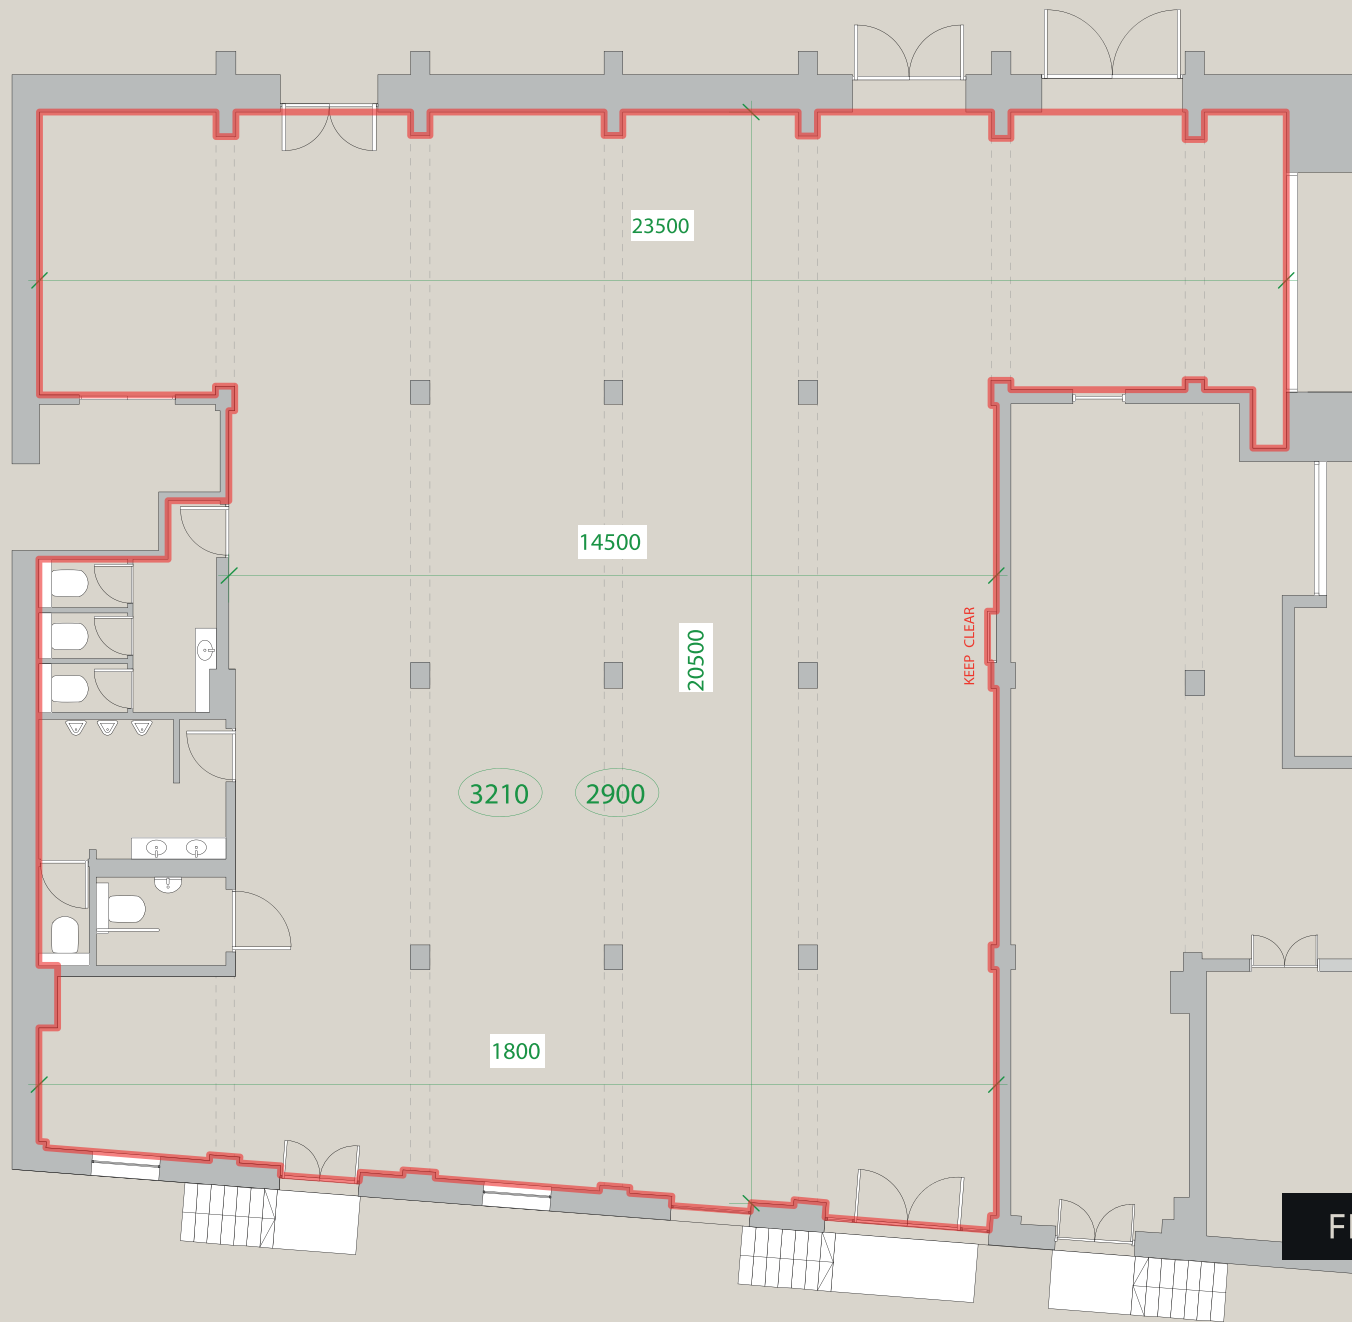

FLOOR PLAN - G1

FLOOR PLAN - G4